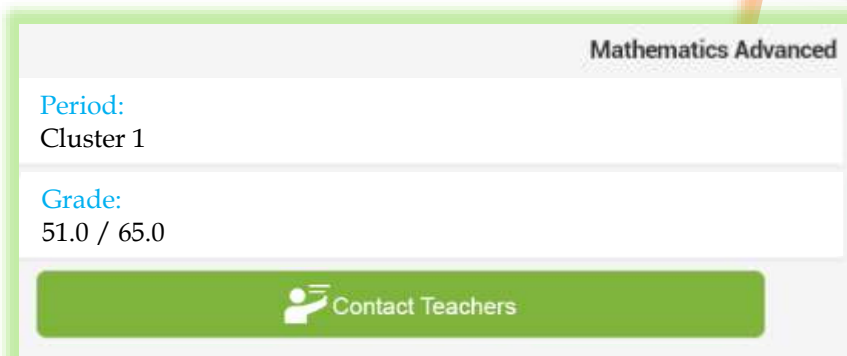

Through Grades, you can check your child's grades for different subjects in different periods

Grades