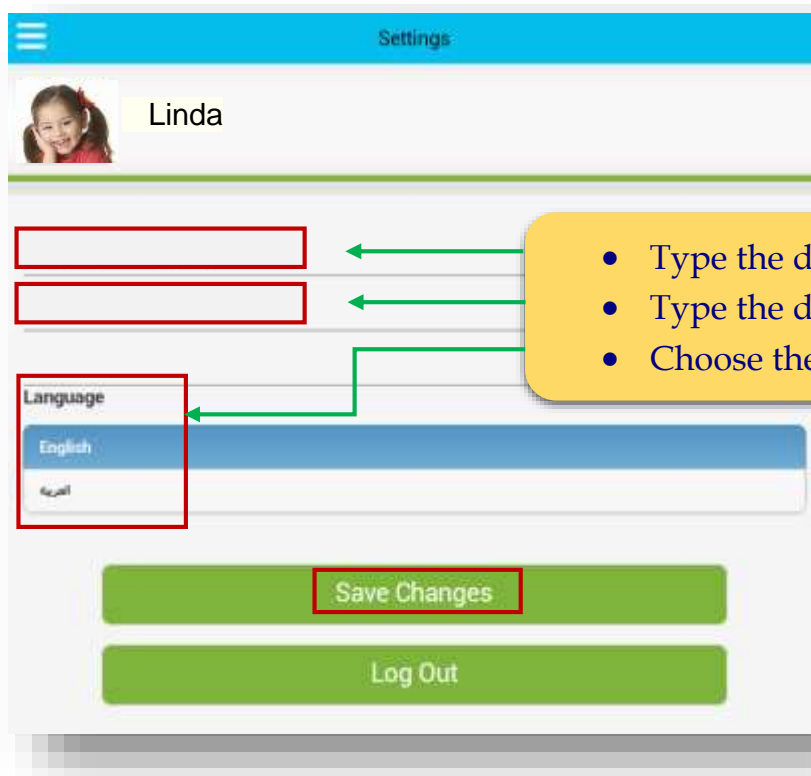

## Downloading steps

ParentLIVE

1 Open Play store or Apple store

2 Type "ParentLIVE" in the search

3 Click on "Install" button

4 Open the application from the shortcut placed on your device

Domain URL :Services.taalumgroup.com

Domain Name :Taalum.com

After logging in, ParentLIVE main window will display to you

Notifications

When clicked, it shows you all students' notifications such as school announcements, assignments notifications and more.