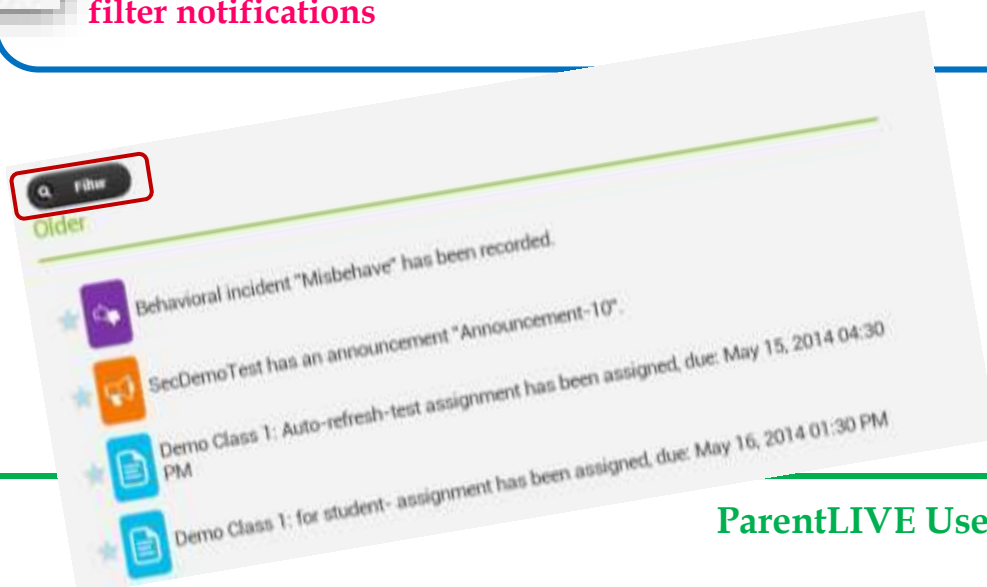

Notifications

When clicked, it shows you all students' notifications such as school announcements, assignments notifications and more.

You can choose to view a specific notifications by clicking on filter notifications